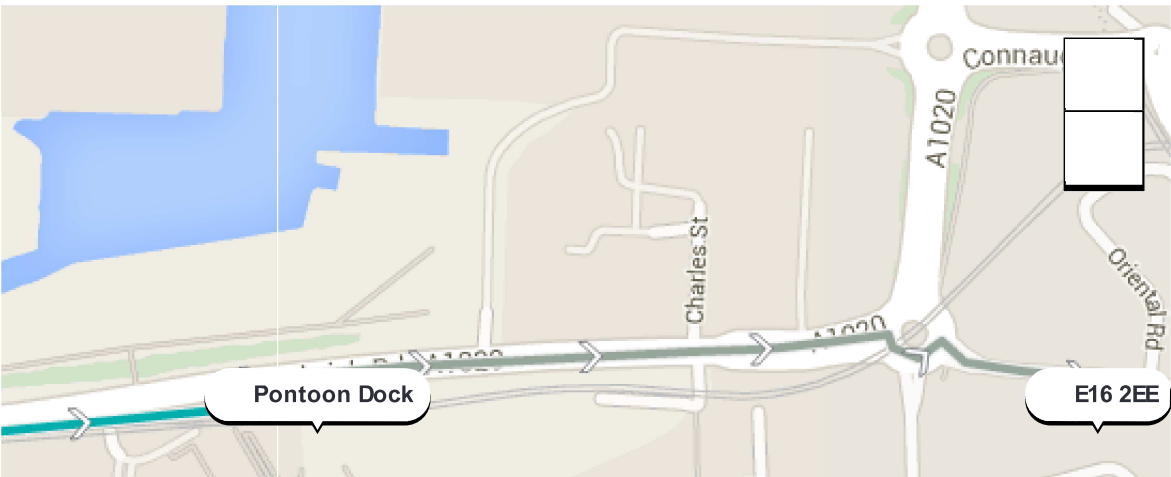

17:22

Canning Town DLR Station

5 minutes

DLR towards Woolwich Arsenal DLR Station

[Accessibility and station information](#)

17:27

Pontoon Dock

13 minutes

Walk to E16 2EE

[Hide text instructions](#)

Continue along North Woolwich Road for 445 metres (6 minutes, 35 seconds).

Turn right on to North Woolwich Roundabout, continue for 48 metres (0 minutes, 44 seconds).

Turn right on to North Woolwich Road, continue for 118 metres (1 minute, 41 seconds).

Google

Map data ©2014 Google

17:40

E16 2EE

Accessibility Details

Total walking time:

27 minutes