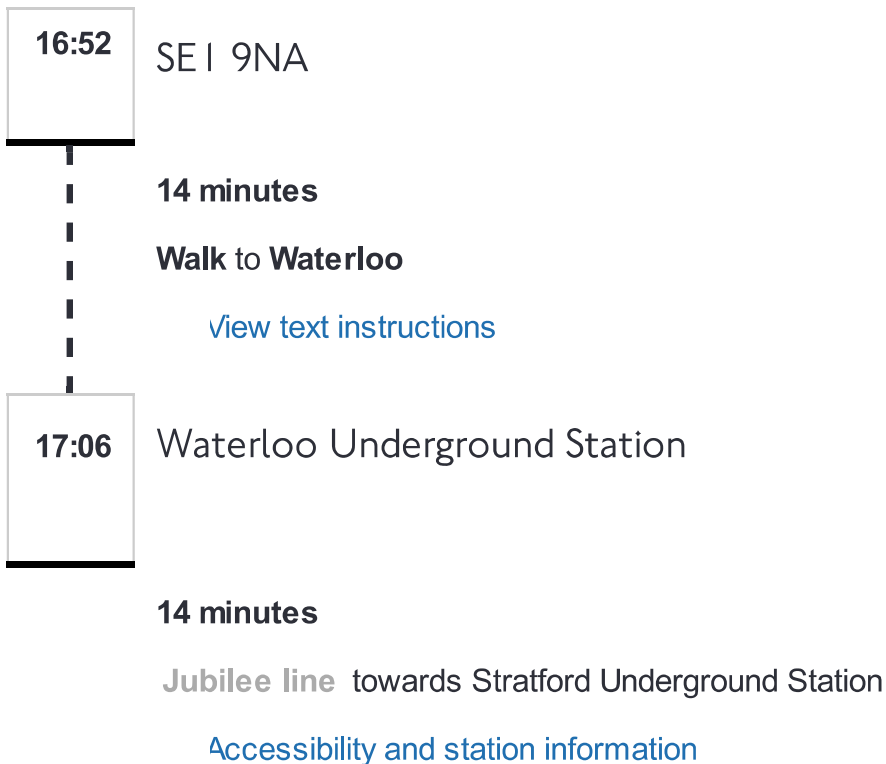

JOURNEY RESULTS

From: **se1 9na** Leaving: **Saturday 12th Jul, 17:00**
To: **e16 2ee**

Travel preferences: **Showing routes with fewest changes** **Using all transport modes**
Max walk time 40 mins

<i>Departs</i>	<i>Arrives</i>	
16:52	17:40	48 mins

17:22

Canning Town DLR Station

5 minutes

DLR towards Woolwich Arsenal DLR Station

[Accessibility and station information](#)

17:27

Pontoon Dock

13 minutes

Walk to E16 2EE

[Hide text instructions](#)

Continue along North Woolwich Road for 445 metres (6 minutes, 35 seconds).

Turn right on to North Woolwich Roundabout, continue for 48 metres (0 minutes, 44 seconds).

Turn right on to North Woolwich Road, continue for 118 metres (1 minute, 41 seconds).

Google

Map data ©2014 Google

17:40

E16 2EE

Accessibility Details

Total walking time:

27 minutes